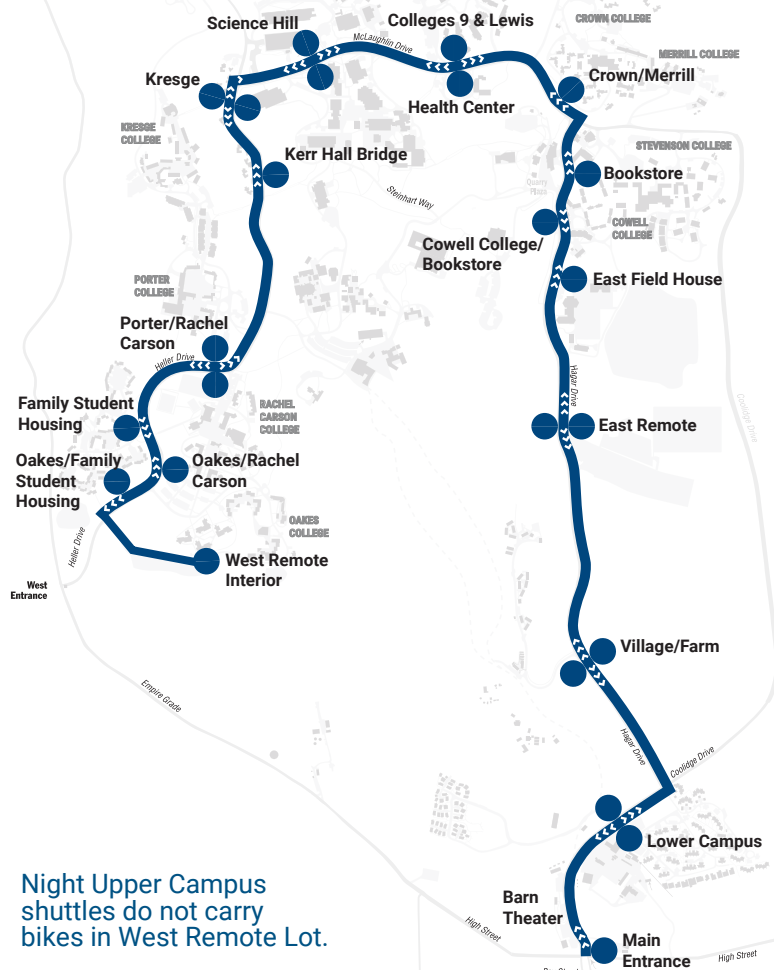

2023/2024 CAMPUS SHUTTLE SCHEDULE

Campus Loop

Clockwise buses depart from Barn Theater
Counterclockwise Buses depart from Main Entrance

Occasional Loop routes serve the interior of East and West Remote Lots

WEEKEND

No Day Service

Scan to view full schedule

One full Upper Campus Route takes approximately 30 minutes in ideal conditions.

Night Upper Campus

Night Upper Campus buses depart from the Main Entrance

Night Upper Campus shuttles do not carry bikes in West Remote Lot.

M-T

Every 15 minutes
8:00 p.m. through 12:00 a.m.

FRI

Every 15 minutes
6:15 p.m. through 12:00 a.m.

WEEKEND

Every 15-30 minutes
4:30 p.m. through 12:00 a.m.

Scan to view full schedule

Last trip Sun-Thu will stop at McHenry Library at approx. 12:08 a.m.
One full Night Upper Campus Route takes approximately 30 minutes in ideal conditions.

UC SANTA CRUZ
SAFE RIDE

Request a free "Safe Ride" from one location on the residential campus to another. Safe Ride operates 7 days per week from 7:00 p.m. to 12:00 a.m.

Request a Safe Ride

Schedule is subject to change without notification due to driver shortage, inclement weather, or traffic hazards, or other special circumstances.
Note: Some shuttle stops are served in only one direction.