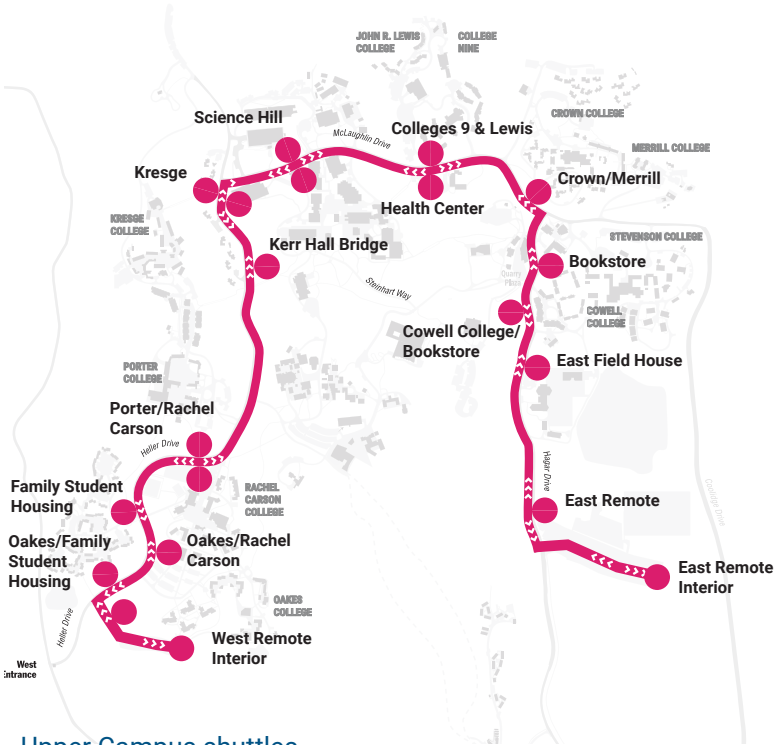

2023/2024 CAMPUS SHUTTLE SCHEDULE

Campus Loop

Clockwise buses depart from Barn Theater
Counterclockwise Buses depart from Main Entrance

Occasional Loop routes serve the interior of East and West Remote Lots

MON-THUR

Every 5-15 minutes
7:25 a.m. through 9:00 p.m.
Last departure at 8:40 p.m.

FRIDAY

Every 5-15 minutes
7:25 a.m. through 6:10 p.m.
Last departure at 5:55 p.m.

WEEKEND

No Loop Service

Scan to view full schedule

One full loop of campus takes approximately 20 minutes in ideal conditions.

Upper Campus

Clockwise buses depart from the West Remote lot interior
Counterclockwise Buses depart from the East Remote lot interior

M-T

Every 15 minutes
8:00 p.m. through 12:00 a.m.

FRI

Every 15 minutes
6:15 p.m. through 12:00 a.m.

WEEKEND

Every 15-30 minutes
4:30 p.m. through 12:00 a.m.

Scan to view full schedule

Last trip Sun-Thu will stop at McHenry Library at approx. 12:08 a.m.
One full Night Upper Campus Route takes approximately 30 minutes in ideal conditions.