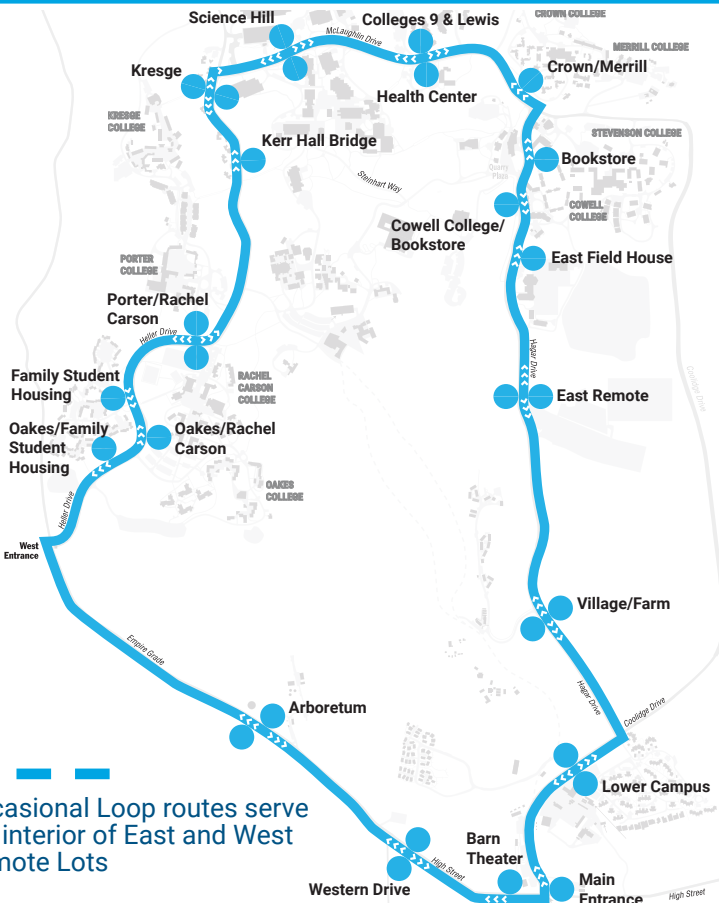

2023/2024 CAMPUS SHUTTLE SCHEDULE

Campus Loop

Clockwise buses depart from Barn Theater
Counterclockwise Buses depart from Main Entrance

Occasional Loop routes serve the interior of East and West Remote Lots

MON-THUR

Every 5-15 minutes
7:25 a.m. through 9:00 p.m.
Last departure at 8:40 p.m.

FRIDAY

Every 5-15 minutes
7:25 a.m. through 6:10 p.m.
Last departure at 5:55 p.m.

WEEKEND

No Loop Service

Scan to view full schedule

One full loop of campus takes approximately 20 minutes in ideal conditions.

Upper Campus

Clockwise buses depart from the West Remote lot interior
Counterclockwise Buses depart from the East Remote lot interior

M-T

Every 15 minutes
8:00 p.m. through 12:00 a.m.

FRI

Every 15 minutes
6:15 p.m. through 12:00 a.m.

WEEKEND

Every 15-30 minutes
4:30 p.m. through 12:00 a.m.

Scan to view full schedule

Last trip Sun-Thu will stop at McHenry Library at approx. 12:08 a.m.
One full Night Upper Campus Route takes approximately 30 minutes in ideal conditions.