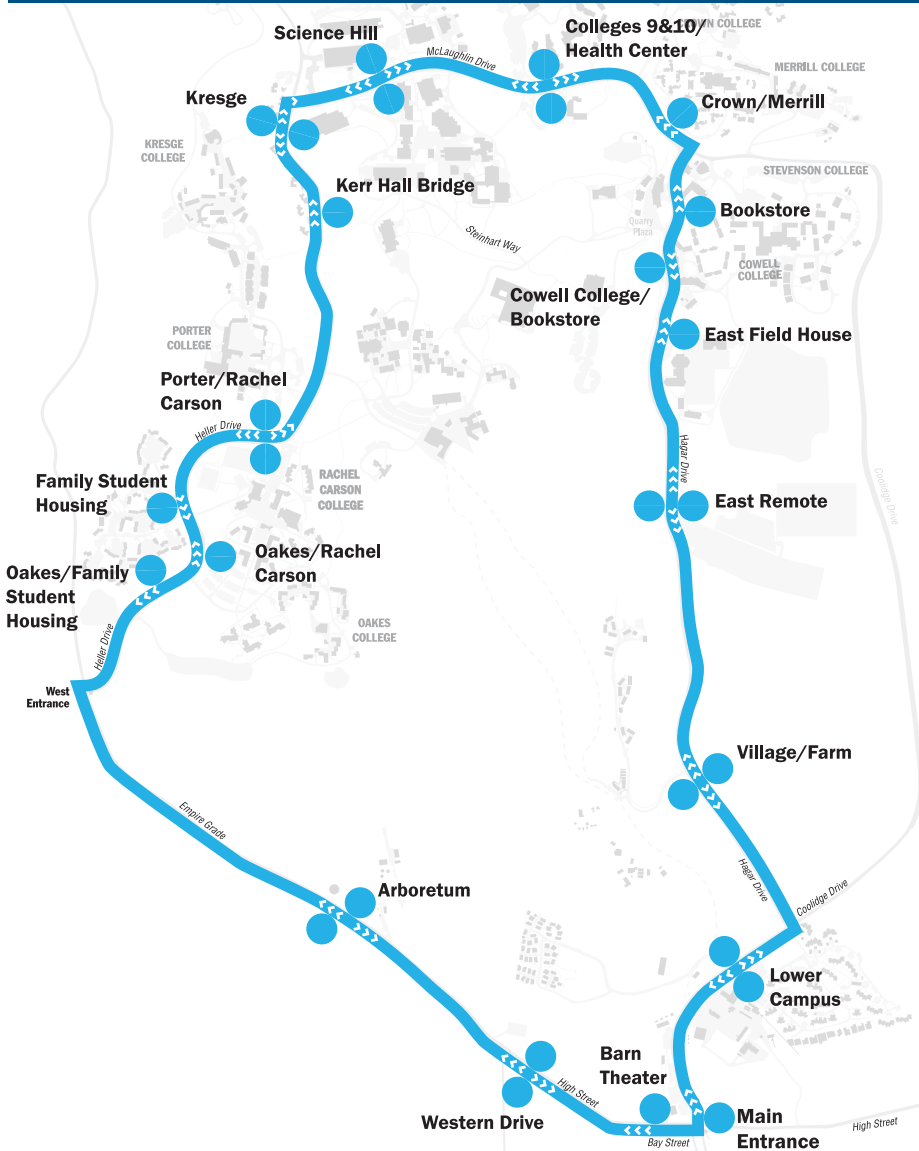

UC Santa Cruz Shuttle Schedule - Winter Break 2023/2024

Effective December 18, 2023 through January 4, 2024

Campus Loop - Clockwise (West to East)
 Departs from Barn Theater

Departs from Main Entrance Monday–Friday
Every 20 minutes from 7:30 a.m. to 6:15 p.m.
Last departure at 5:50 p.m.

Campus Loop - Counterclockwise (East to West)
 Departs from Main Entrance

LIMITED SERVICE

Limited Counterclockwise Loops Mon–Fri at:

2:40 p.m.	3:40 p.m.
3:00 p.m.	5:00 p.m.
3:20 p.m.	5:20 p.m.

Please use clockwise Loop Shuttles
for other times

No Shuttle service during Campus Closure
12/23/2023 through 1/1/2024

Schedule is subject to change without notification due to driver shortage, inclement weather, traffic hazards, or other special circumstances

Note: Some shuttle stops are served in only one direction

One full loop of campus takes approximately 20 minutes in ideal conditions.