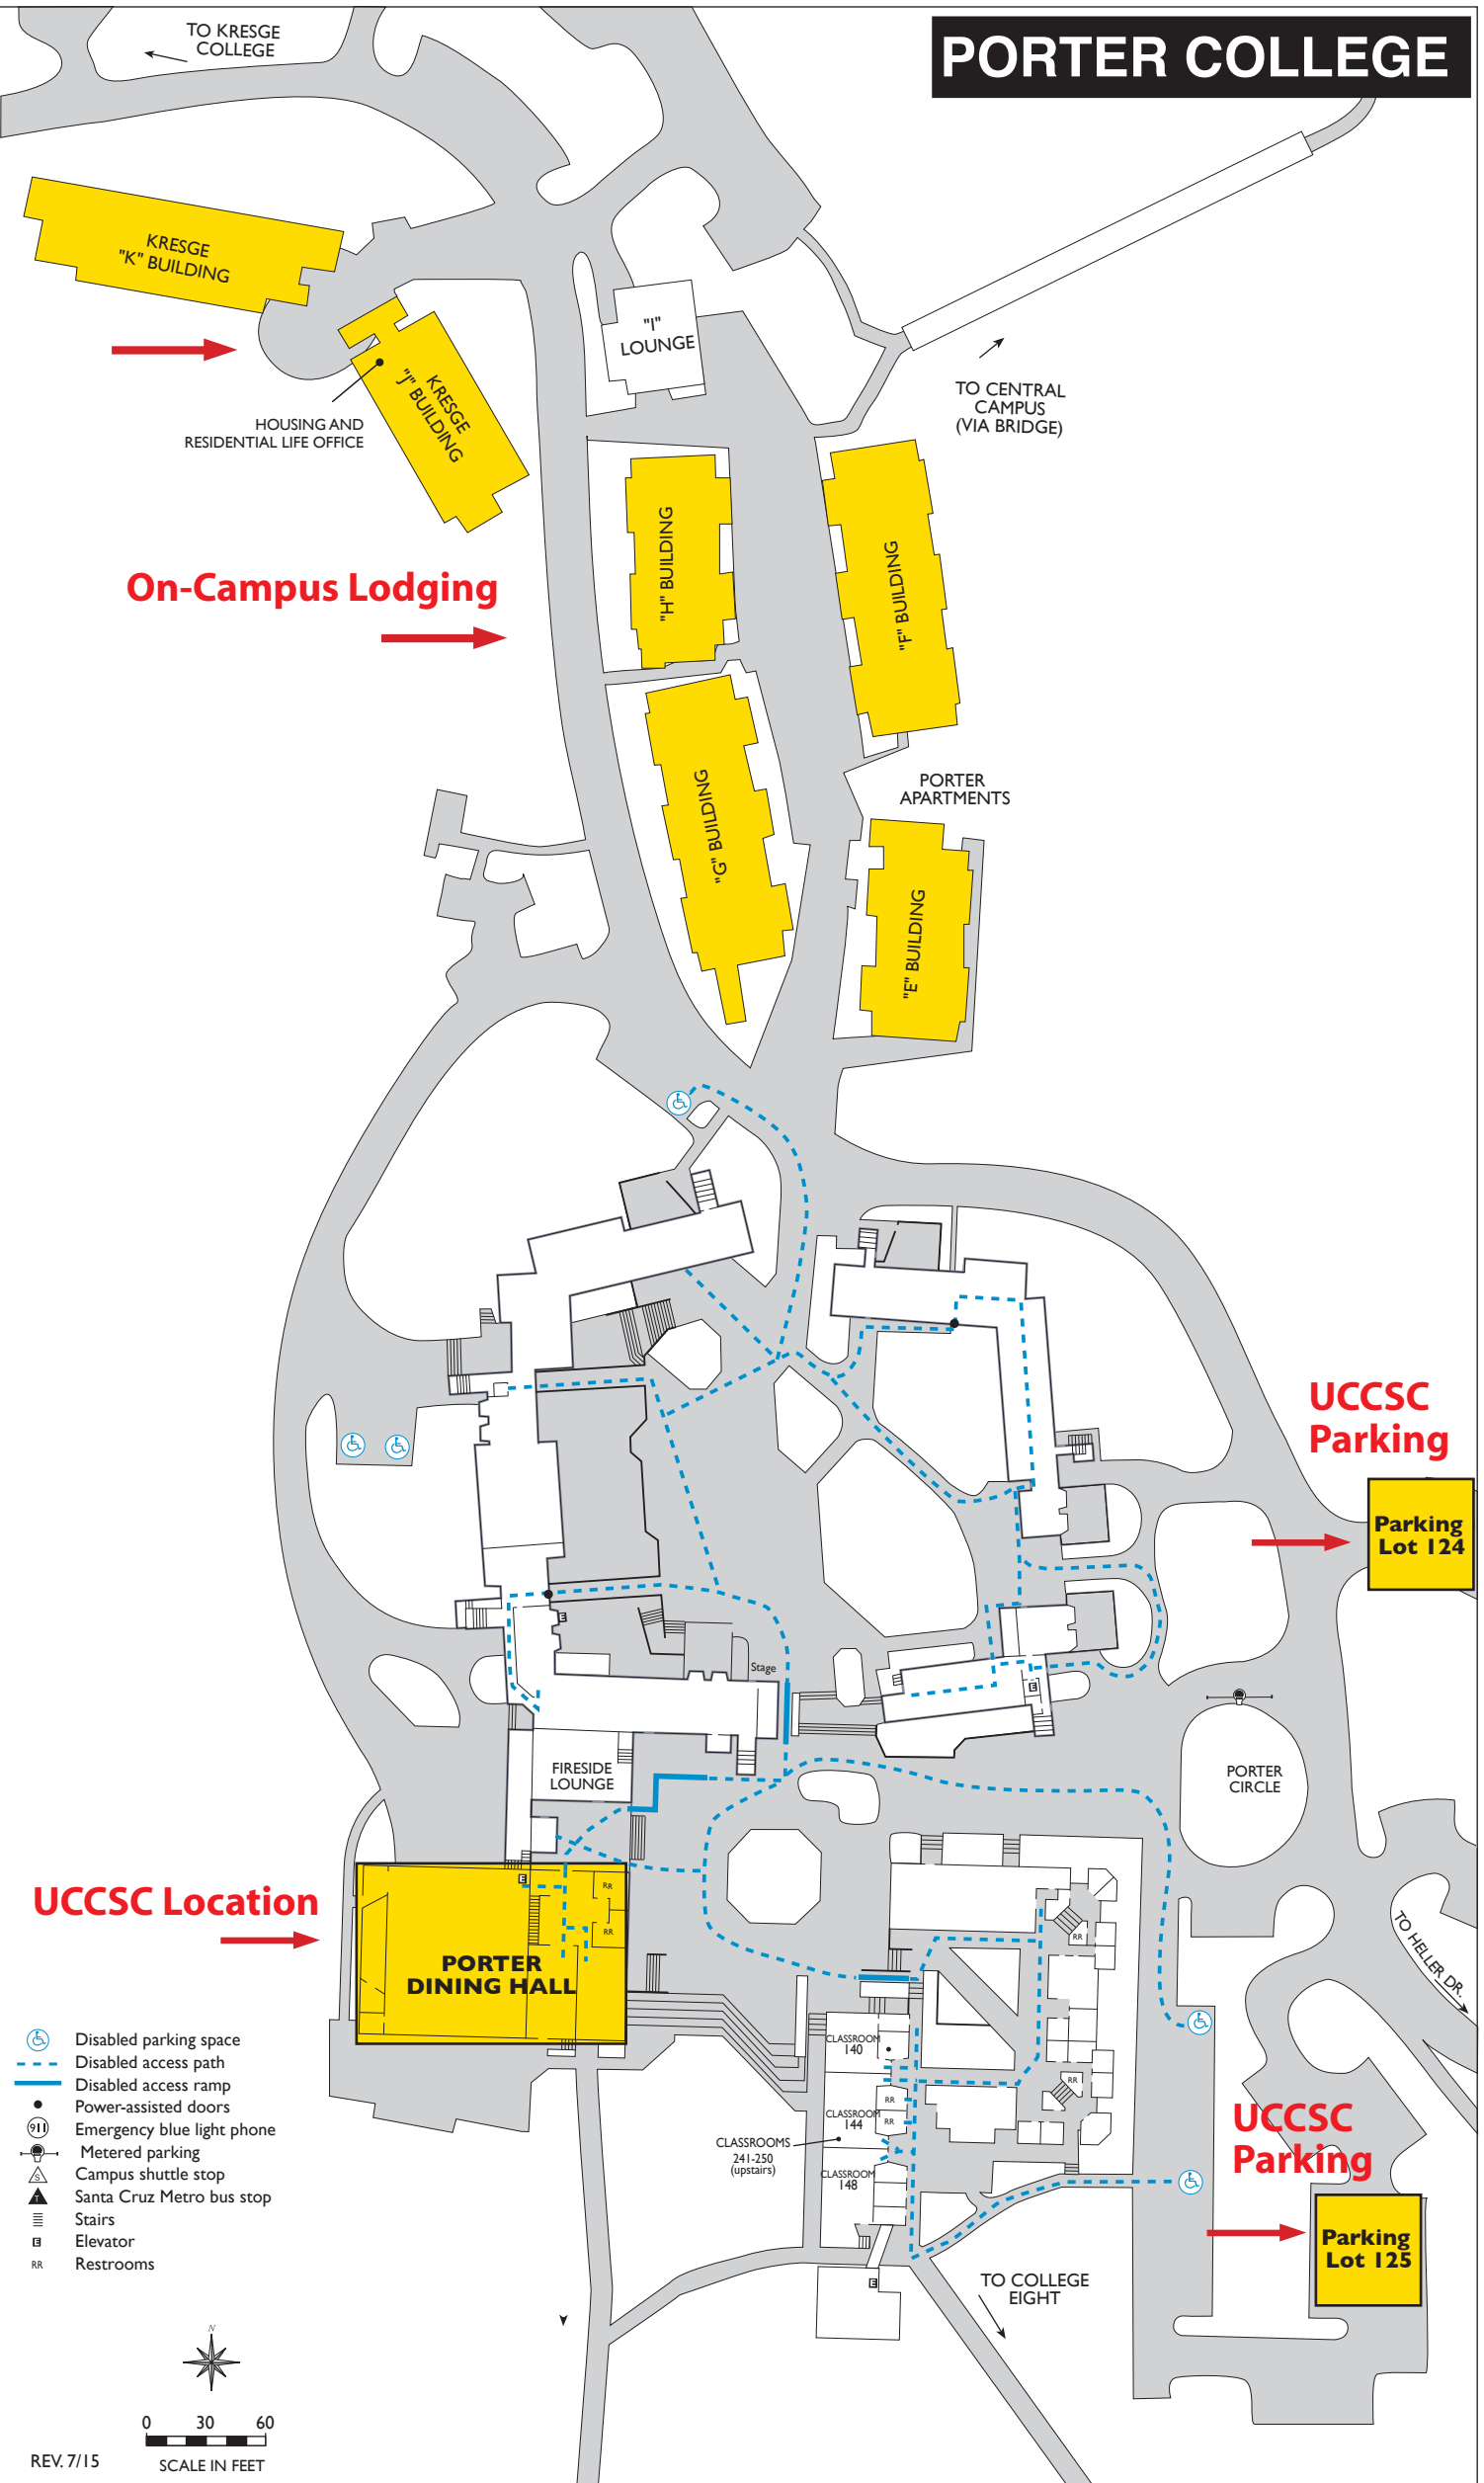

# PORTER COLLEGE

**On-Campus Lodging**

**UCCSC Parking**

**Parking Lot 124**

**UCCSC Location**

**UCCSC Parking**

**Parking Lot 125**

- Disabled parking space
- Disabled access path
- Disabled access ramp
- Power-assisted doors
- Emergency blue light phone
- Metered parking
- Campus shuttle stop
- Santa Cruz Metro bus stop
- Stairs
- Elevator
- Restrooms

0 30 60  
SCALE IN FEET