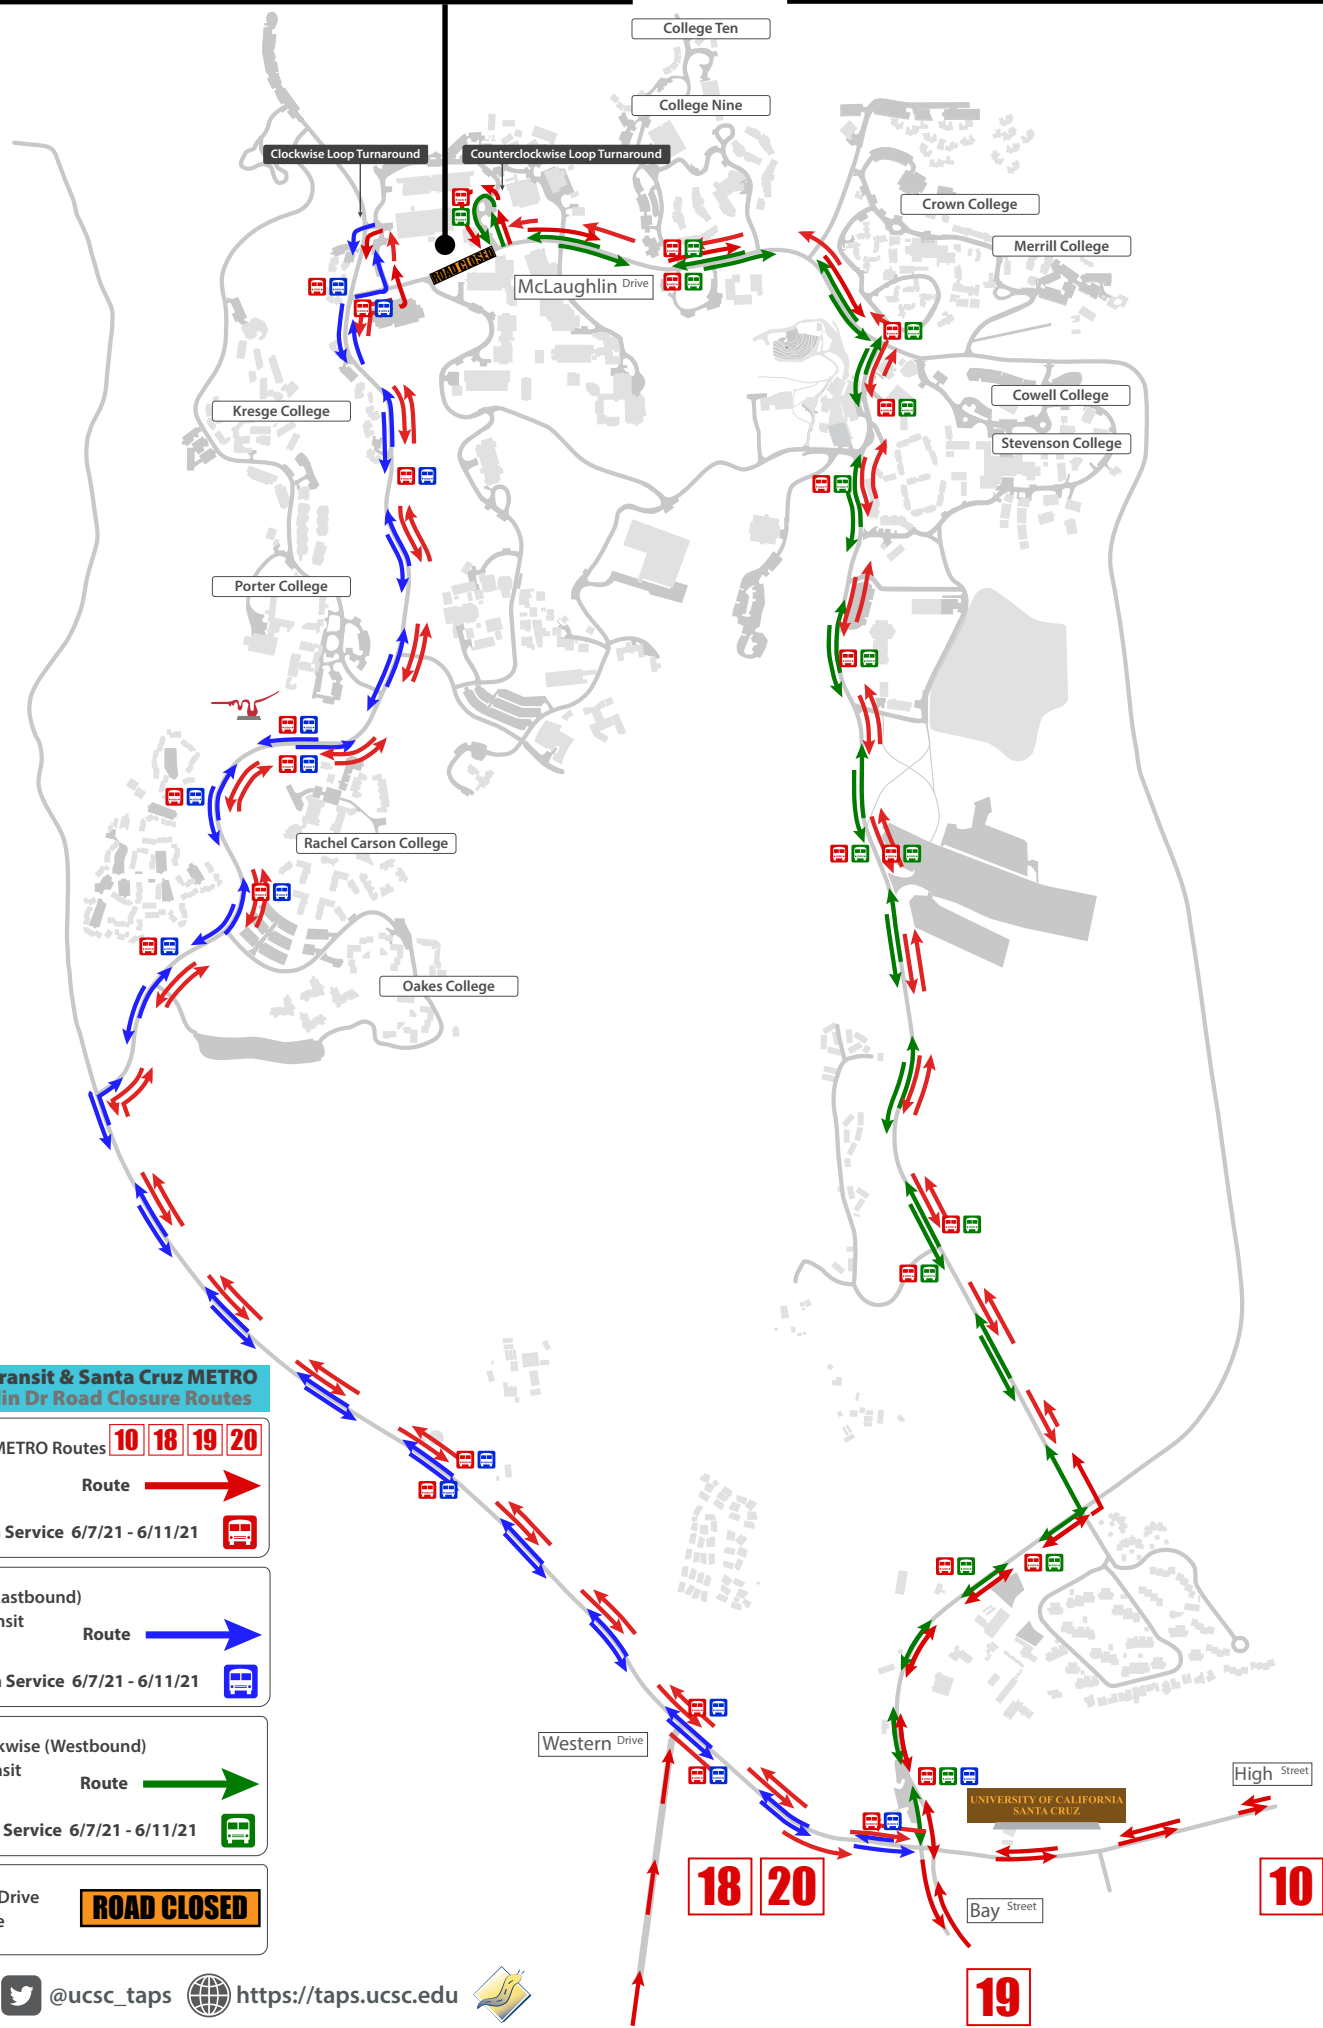

# MCLAUGHLIN DRIVE ROAD CLOSURE

# MONDAY, 6/7/21 - FRIDAY, 6/11/21

### Campus Transit & Santa Cruz METRO McLaughlin Dr Road Closure Routes

Santa Cruz METRO Routes **10 18 19 20**

Route →

Bus Stops in Service 6/7/21 - 6/11/21

Clockwise (Eastbound) Campus Transit

Route →

Bus Stops in Service 6/7/21 - 6/11/21

Counterclockwise (Westbound) Campus Transit

Route →

Bus Stops in Service 6/7/21 - 6/11/21

McLaughlin Drive Road Closure **ROAD CLOSED**

**18 20** **19** **10**