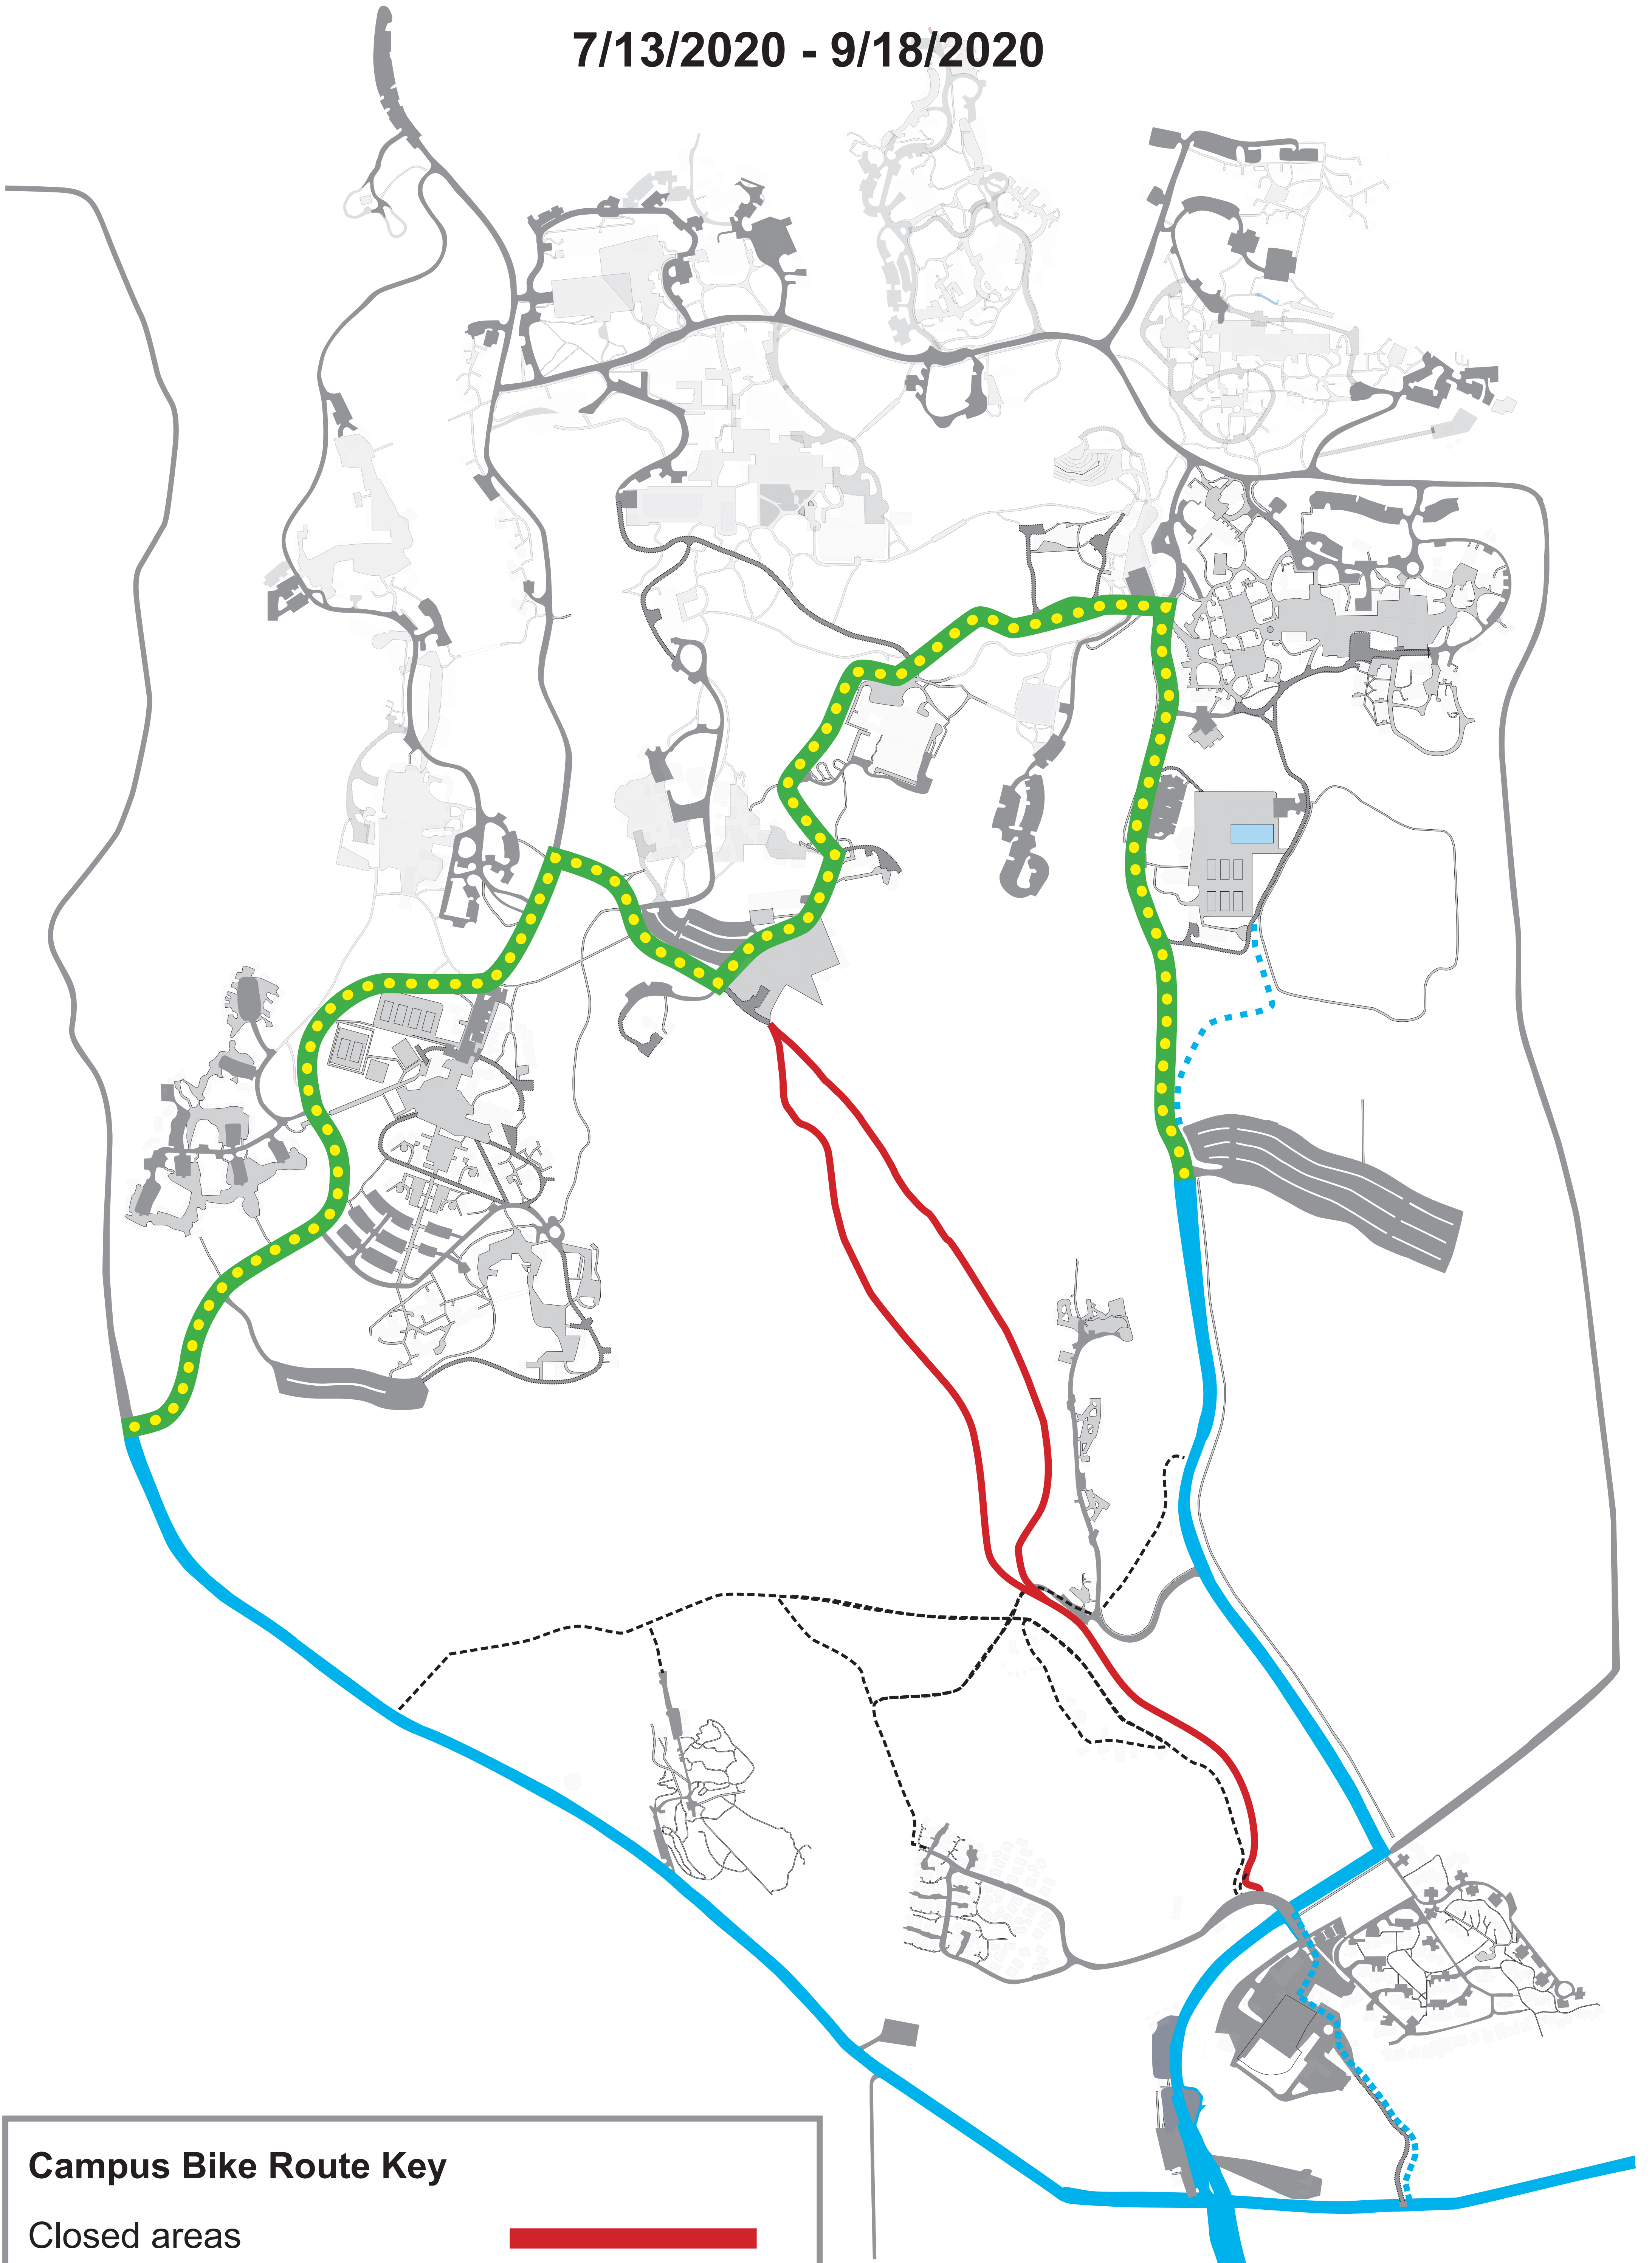

BIKE PATH CLOSED FOR CONSTRUCTION

7/13/2020 - 9/18/2020

Campus Bike Route Key

Closed areas

Routes with bike lanes

Share the Road routes