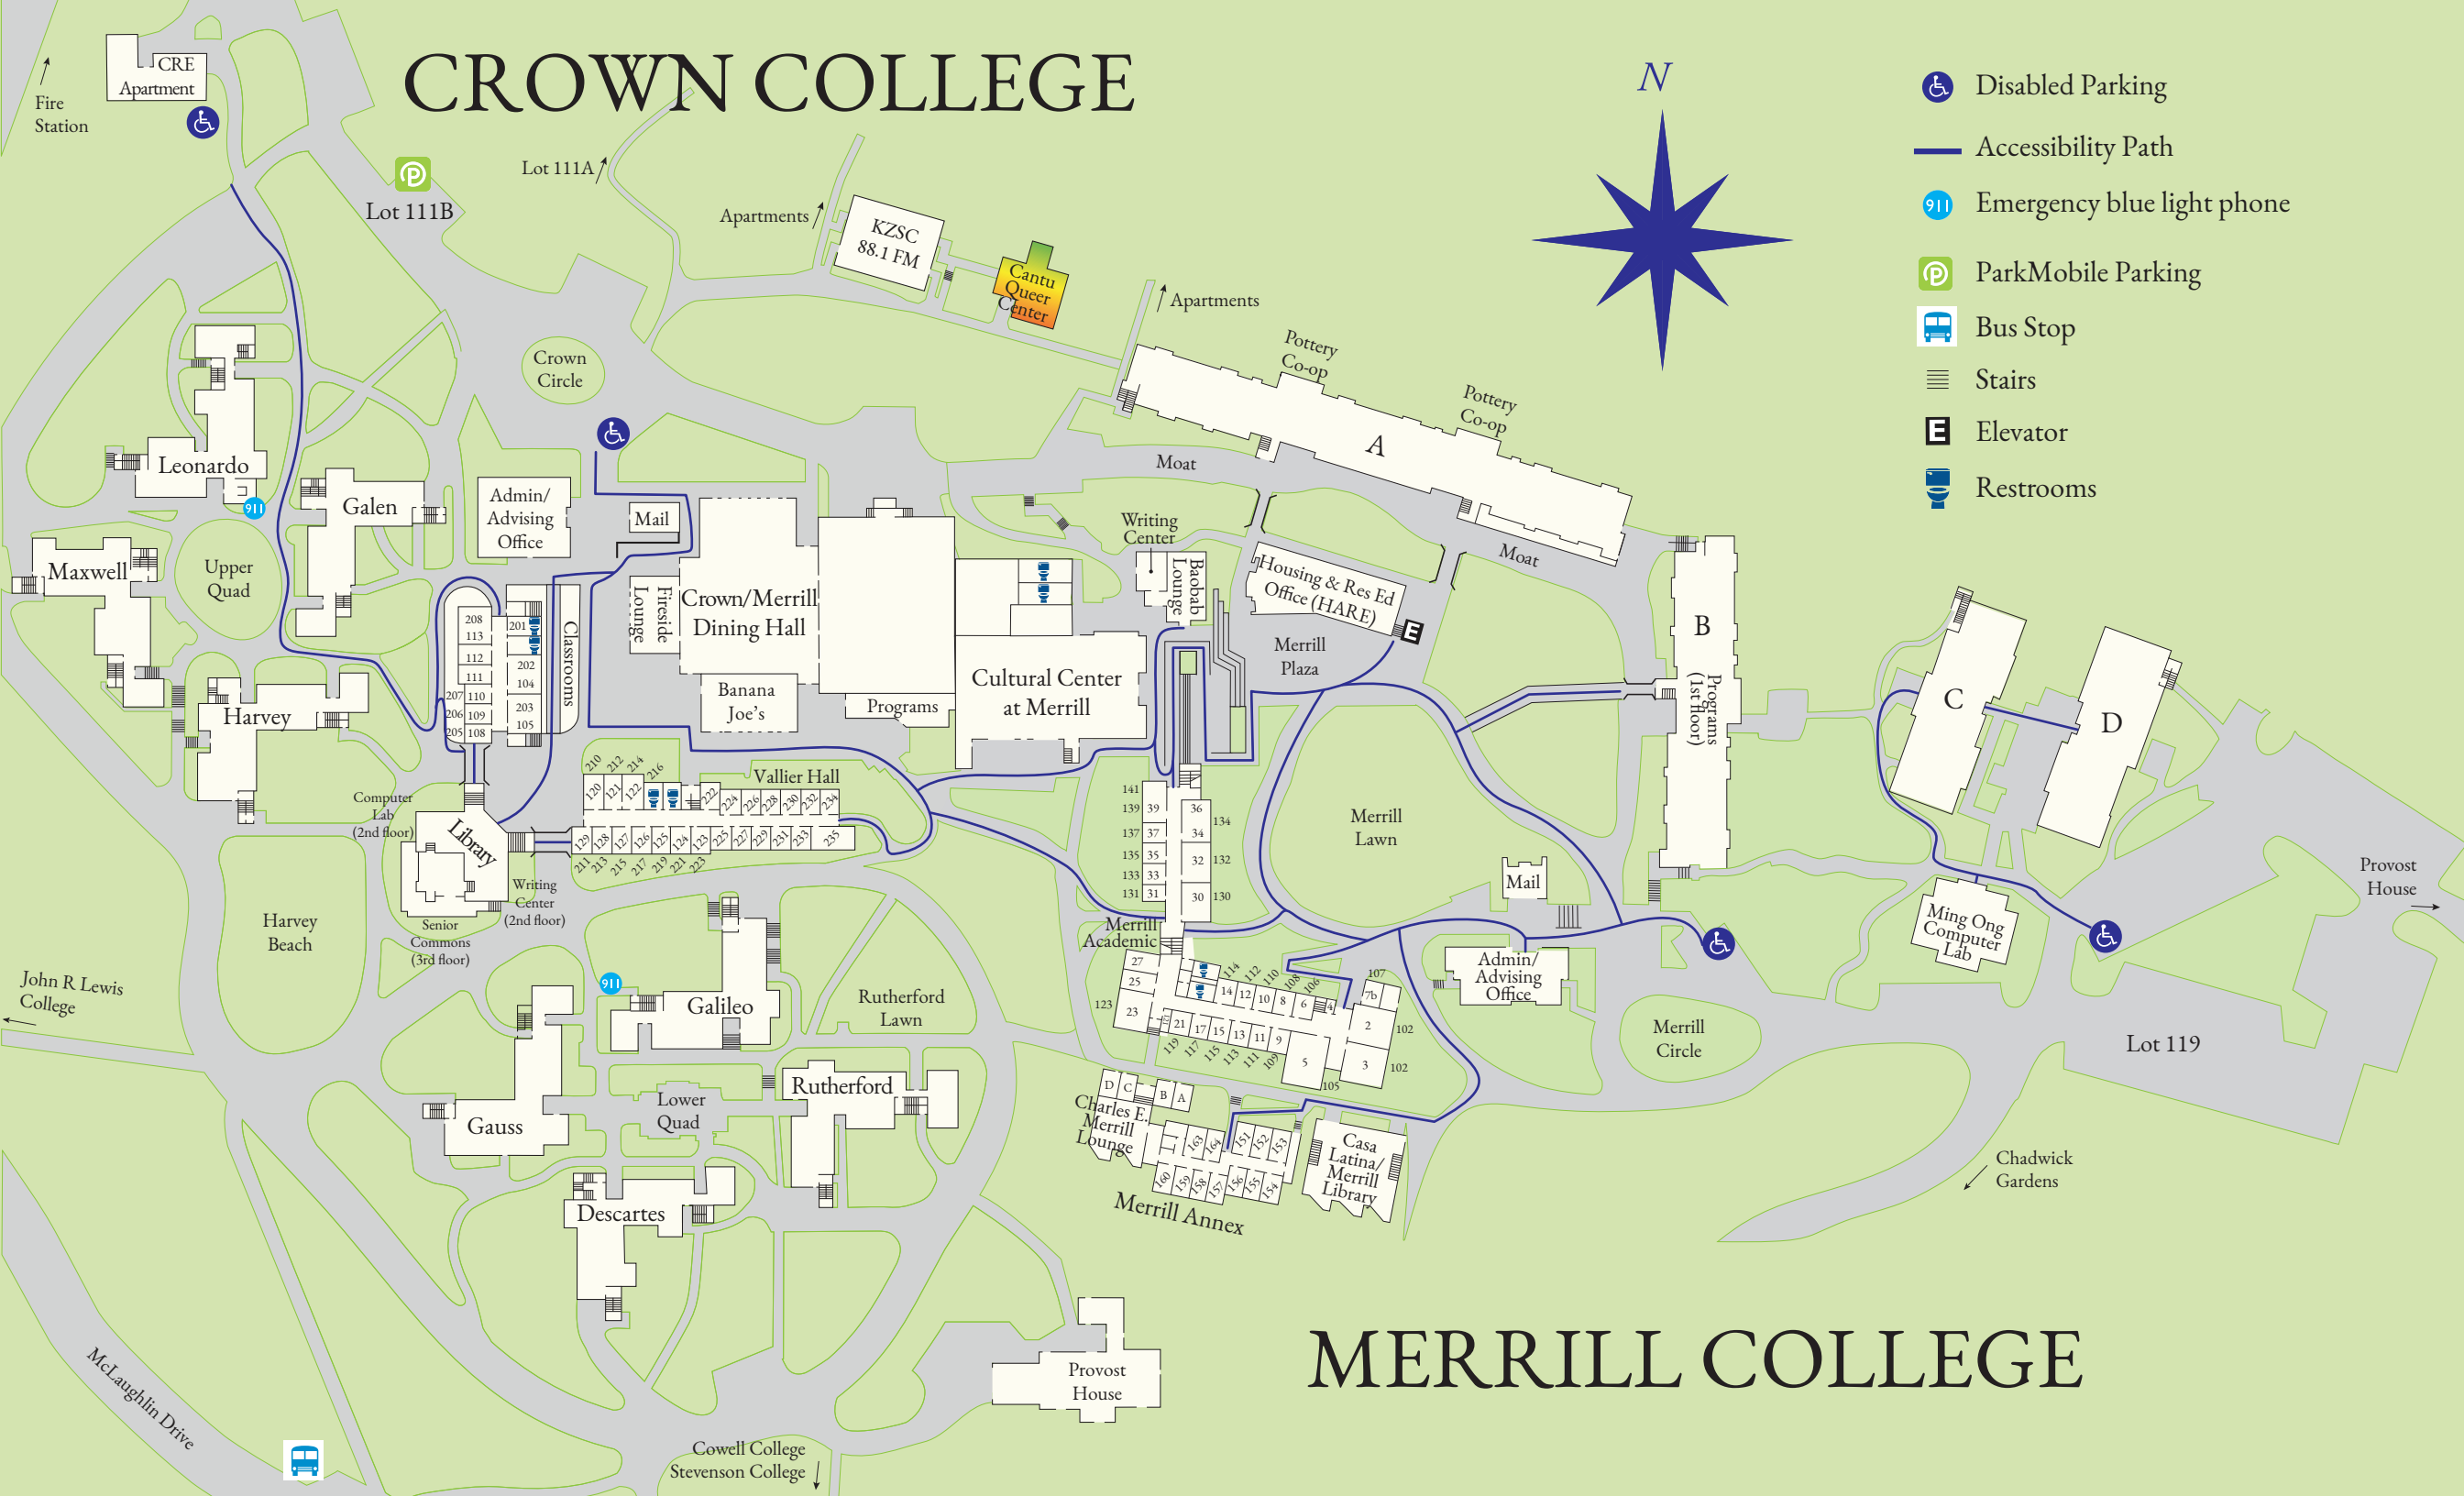

# CROWN COLLEGE

N

-  Disabled Parking
-  Accessibility Path
-  Emergency blue light phone
-  ParkMobile Parking
-  Bus Stop
-  Stairs
-  Elevator
-  Restrooms

# MERRILL COLLEGE