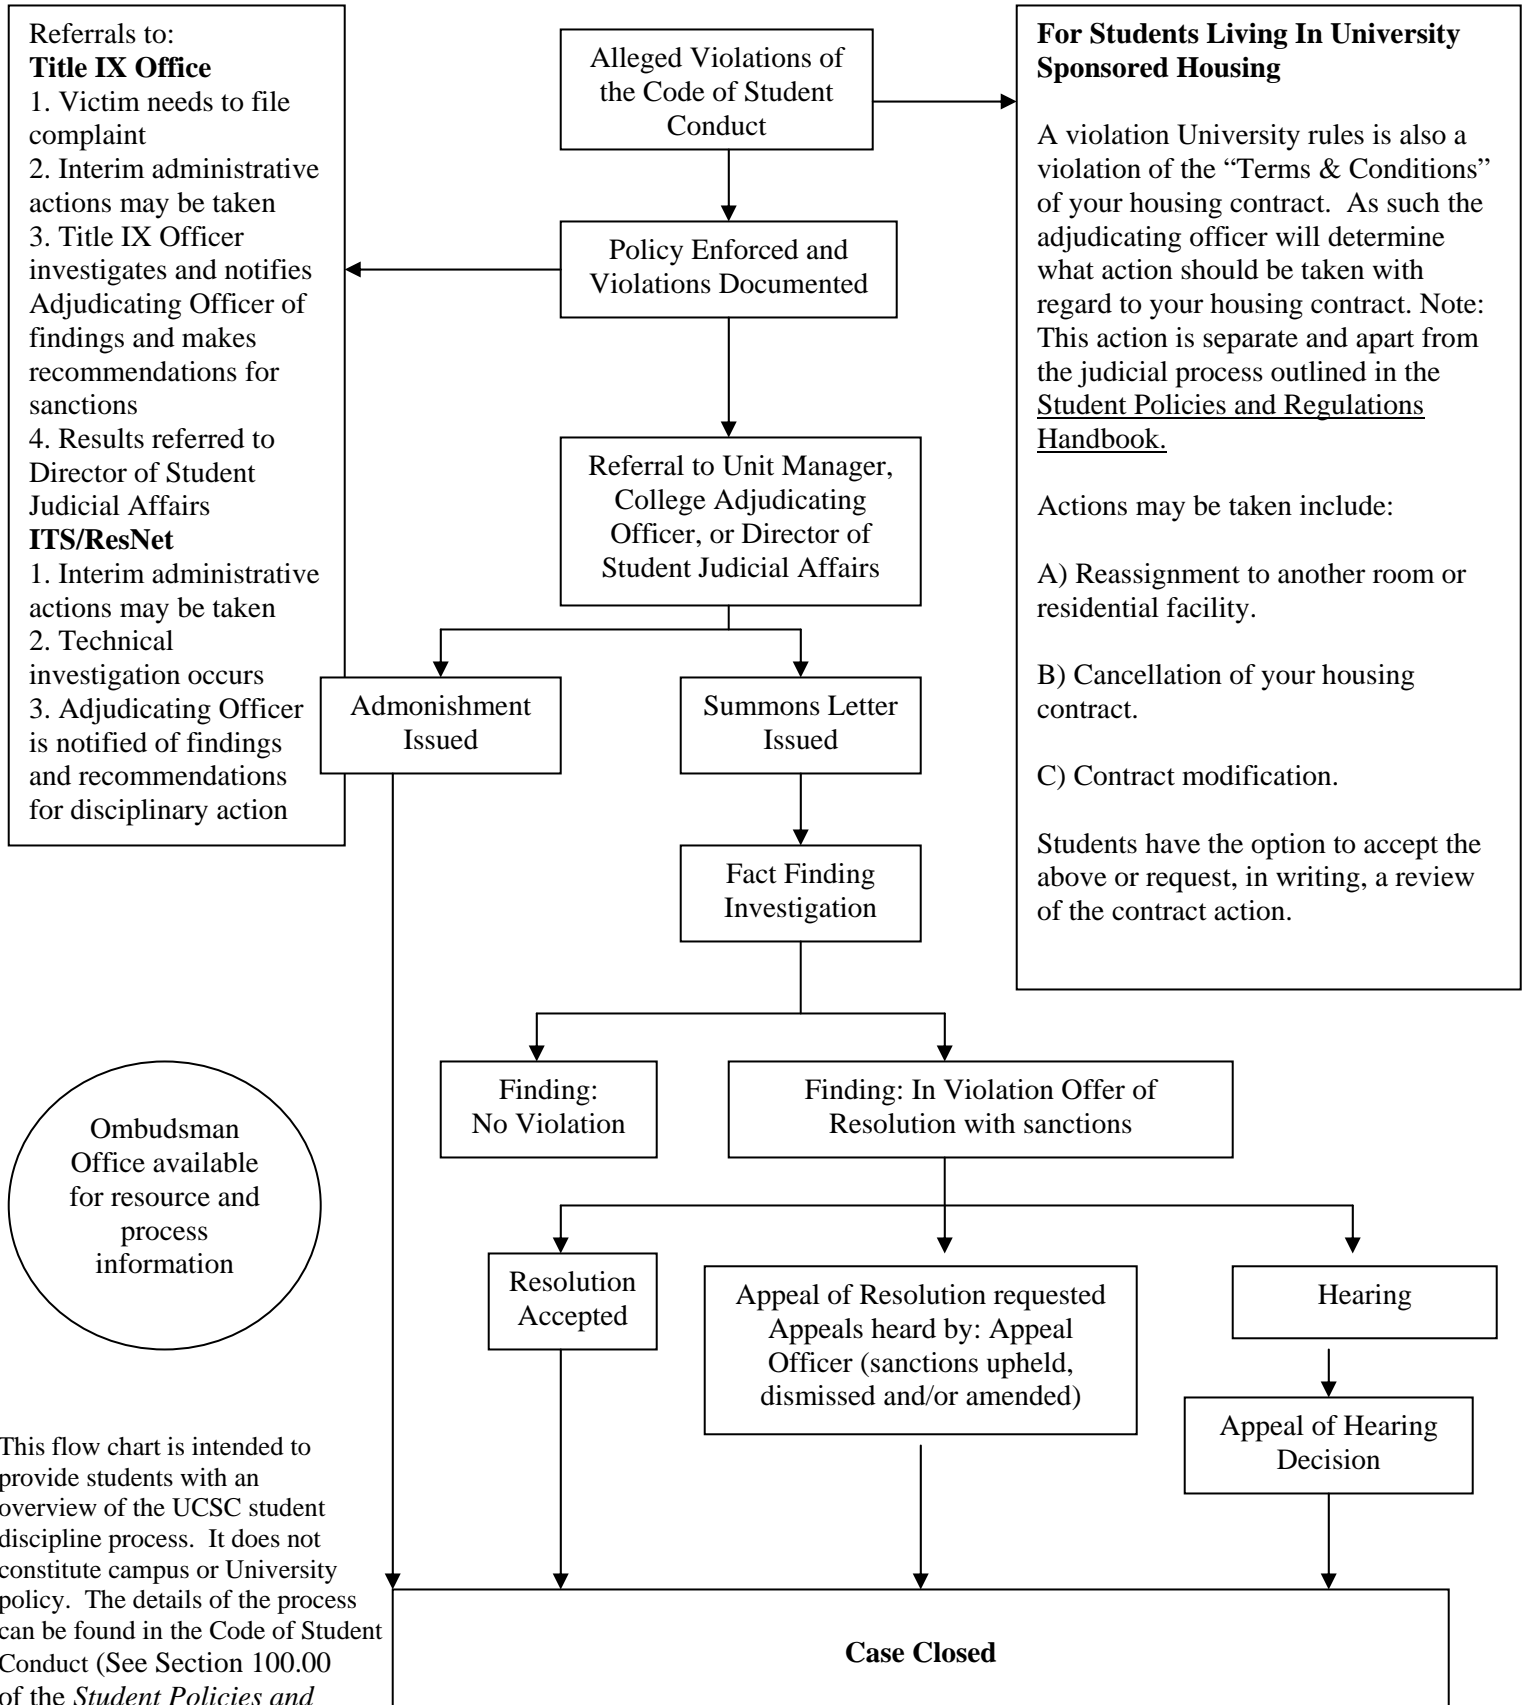

Student Non-Academic Conduct Process Flow Chart

Case Closed